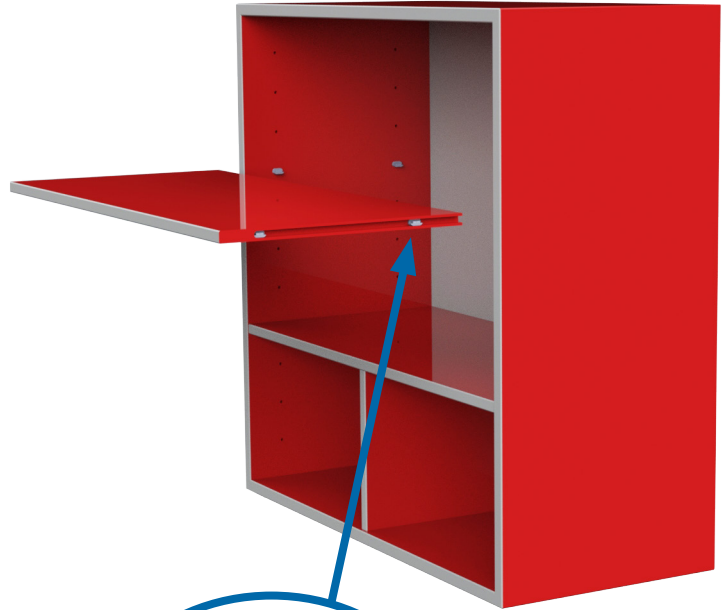

SLIDE-ON CONNECTOR "TEMARI" – SINGLE DOWEL

- high quality furniture fittings

Ideal for installing shelves into a bookcase.

Features:
Universal joint connector. No male or female
Invisible installation – slide on
Self-tightening due to its wedge structure
Easy to assemble and disassemble

Material: PC plastic – grey
Size: 18 x 16,5 x 9 mm.
Pin: Ø5 x 8,5 mm
Item No.: 11.04.560

SISO A/S

Mileparken 11 Phone: (+45) 45 830 900
DK - 2740 Skovlunde (Copenhagen) E-mail: siso@siso.dk
Denmark Web: www.siso.dk