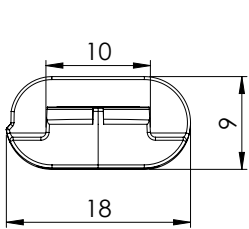

SLIDE-ON CONNECTOR "TEMARI" – SINGLE DOWEL

- high quality furniture fittings

Ideal for installing shelves into a bookcase.

Features:
Universal joint connector. No male or female
Invisible installation – slide on
Self-tightening due to its wedge structure
Easy to assemble and disassemble

Material: PC plastic – grey
Size: 18 x 16,5 x 9 mm.
Pin: Ø5 x 8,5 mm
Item No.: 11.04.560

SISO A/S

Mileparken 11 Phone: (+45) 45 830 900
DK - 2740 Skovlunde (Copenhagen) E-mail: siso@siso.dk
Denmark Web: www.siso.dk