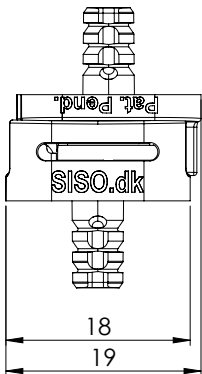

SLIDE-ON CONNECTOR "TEMARI" – SINGLE DOWEL

- high quality furniture fittings

Ideal for installing shelves into a bookcase.

Features:
Universal joint connector. No male or female
Invisible installation – slide on
Self-tightening due to its wedge structure
Easy to assemble and disassemble

Material: PC plastic – grey
Size: 18 x 16,5 x 9 mm.
Pin: Ø5 x 8,5 mm
Item No.: 11.04.560

SISO A/S

Mileparken 11 Phone: (+45) 45 830 900
DK - 2740 Skovlunde (Copenhagen) E-mail: siso@siso.dk
Denmark Web: www.siso.dk