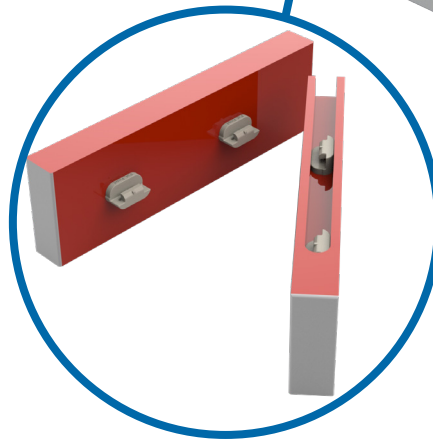

SLIDE-ON CONNECTOR "TEMARI" – SINGLE DOWEL

- high quality furniture fittings

Ideal for installing shelves into a bookcase.

Features:
Universal joint connector. No male or female
Invisible installation – slide on
Self-tightening due to its wedge structure
Easy to assemble and disassemble

Material: PC plastic – grey
Size: 18 x 16,5 x 9 mm.
Pin: Ø5 x 8,5 mm
Item No.: 11.04.560

SISO A/S

Mileparken 11 Phone: (+45) 45 830 900
DK - 2740 Skovlunde (Copenhagen) E-mail: siso@siso.dk
Denmark Web: www.siso.dk