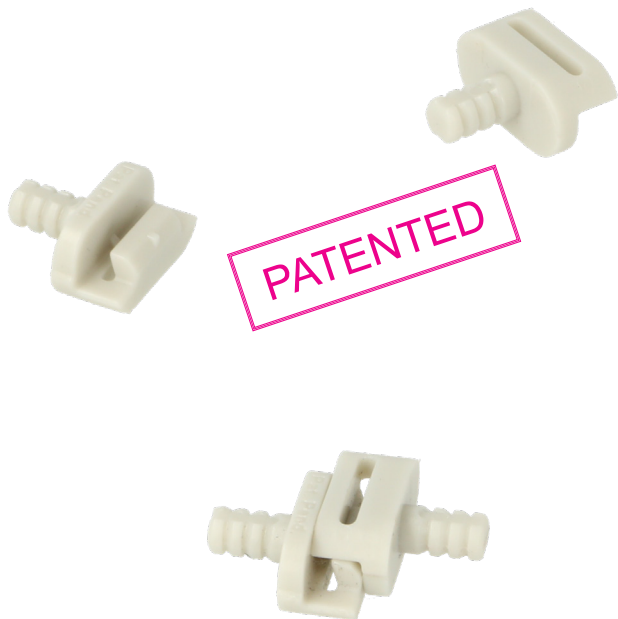

SLIDE-ON CONNECTOR "TEMARI" – SINGLE DOWEL

- high quality furniture fittings

Ideal for installing shelves into a bookcase.

Features:
Universal joint connector. No male or female
Invisible installation – slide on
Self-tightening due to its wedge structure
Easy to assemble and disassemble

Material: PC plastic – grey
Size: 18 x 16,5 x 9 mm.
Pin: Ø5 x 8,5 mm
Item No.: 11.04.560

SISO A/S

Mileparken 11 Phone: (+45) 45 830 900
DK - 2740 Skovlunde (Copenhagen) E-mail: siso@siso.dk
Denmark Web: www.siso.dk