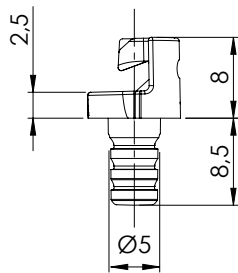

SLIDE-ON CONNECTOR "TEMARI" – SINGLE DOWEL

- high quality furniture fittings

Ideal for installing shelves into a bookcase.

Features:
Universal joint connector. No male or female
Invisible installation – slide on
Self-tightening due to its wedge structure
Easy to assemble and disassemble

Material: PC plastic – grey
Size: 18 x 16,5 x 9 mm.
Pin: Ø5 x 8,5 mm
Item No.: 11.04.560

SISO A/S

Mileparken 11 Phone: (+45) 45 830 900
DK - 2740 Skovlunde (Copenhagen) E-mail: siso@siso.dk
Denmark Web: www.siso.dk