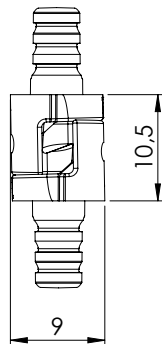

SLIDE-ON CONNECTOR "TEMARI" – SINGLE DOWEL

- high quality furniture fittings

Ideal for installing shelves into a bookcase.

Features:
Universal joint connector. No male or female
Invisible installation – slide on
Self-tightening due to its wedge structure
Easy to assemble and disassemble

Material: PC plastic – grey
Size: 18 x 16,5 x 9 mm.
Pin: Ø5 x 8,5 mm
Item No.: 11.04.560

SISO A/S

Mileparken 11 Phone: (+45) 45 830 900
DK - 2740 Skovlunde (Copenhagen) E-mail: siso@siso.dk
Denmark Web: www.siso.dk